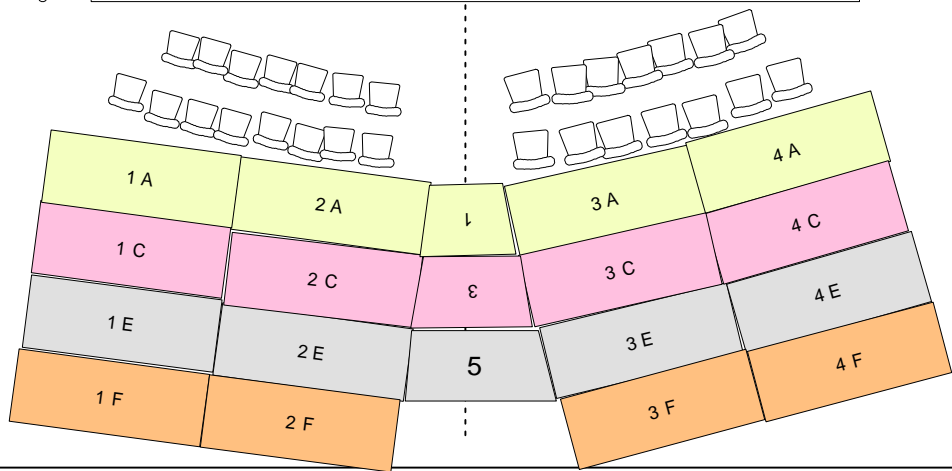

GREEN ROOM

Store Room

Tool Room

32' 0"

NOTE: No side passages to lobby

Fire exit 5' wide

Fire exit 5' wide

15' 0"

15' 1"

15' 0"

15' 0"

15' 0"

3' 0"

3' 0"

24' 9"

LOBBY

169 Seats

Balcony

Booth

JERICO ARTS CENTRE

Scale: 1/8" = 1'-0" =