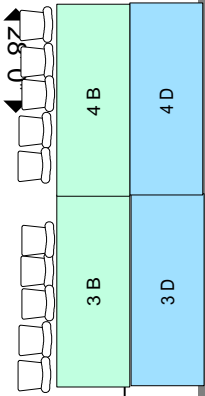

GREEN ROOM

Store Room

Tool Room

32' 0"

NOTE: No side passages to lobby

Fire exit 5' wide

Fire exit 5' wide

15' 0"

15' 1"

15' 0"

15' 0"

15' 0"

3' 0"

3' 0"

24' 9"

LOBBY

169 Seats

Balcony

Booth

JERICO ARTS CENTRE

Scale: 1/8" = 1'-0" =