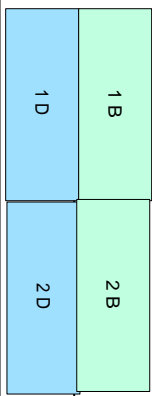

GREEN ROOM

Store Room

Tool Room

32' 0"

NOTE: No side passages to lobby

Fire exit 5' wide

Fire exit 5' wide

15' 0"

15' 1"

15' 0"

15' 0"

15' 0"

3' 0"

3' 0"

24' 9"

LOBBY

169 Seats

Balcony

Booth

JERICO ARTS CENTRE

Scale: 1/8" = 1'-0" =