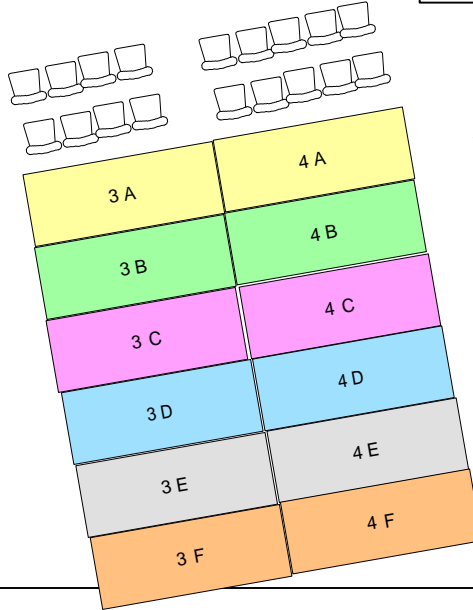

GREEN ROOM

Store Room

Tool Room

Fire exit  
5' wide

Fire exit  
5' wide

Over-  
flow  
seat-  
ing

Over  
flow  
seat-  
ing

Playing Area 17' x 35'

3' 0"

3' 0"

24' 9"

LOBBY

Balcony

Booth

JERICO ARTS CENTRE

Scale: 1/8" = 1'-0" =

15' 0"

15' 1"

15' 0"

15' 0"

15' 0"