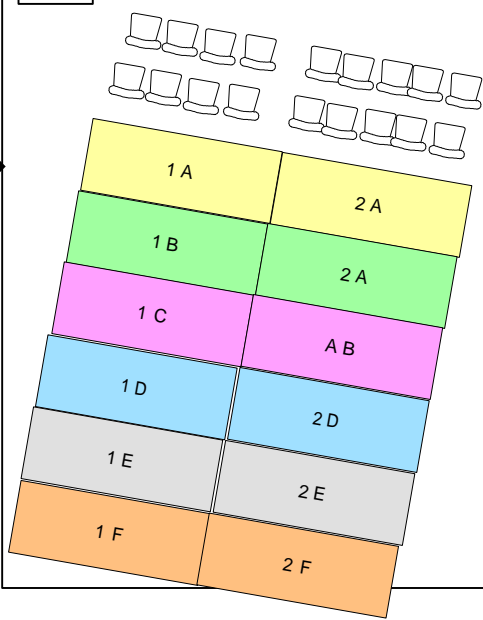

GREEN ROOM

Store Room

Tool Room

Fire exit  
5' wide

Fire exit  
5' wide

Over-  
flow  
seat-  
ing

Over  
flow  
seat-  
ing

Playing Area 17' x 35'

3' 0"

3' 0"

24' 9"

LOBBY

Balcony

Booth

JERICO ARTS CENTRE

Scale: 1/8" = 1'-0" =

15' 0"

15' 1"

15' 0"

15' 0"

15' 0"