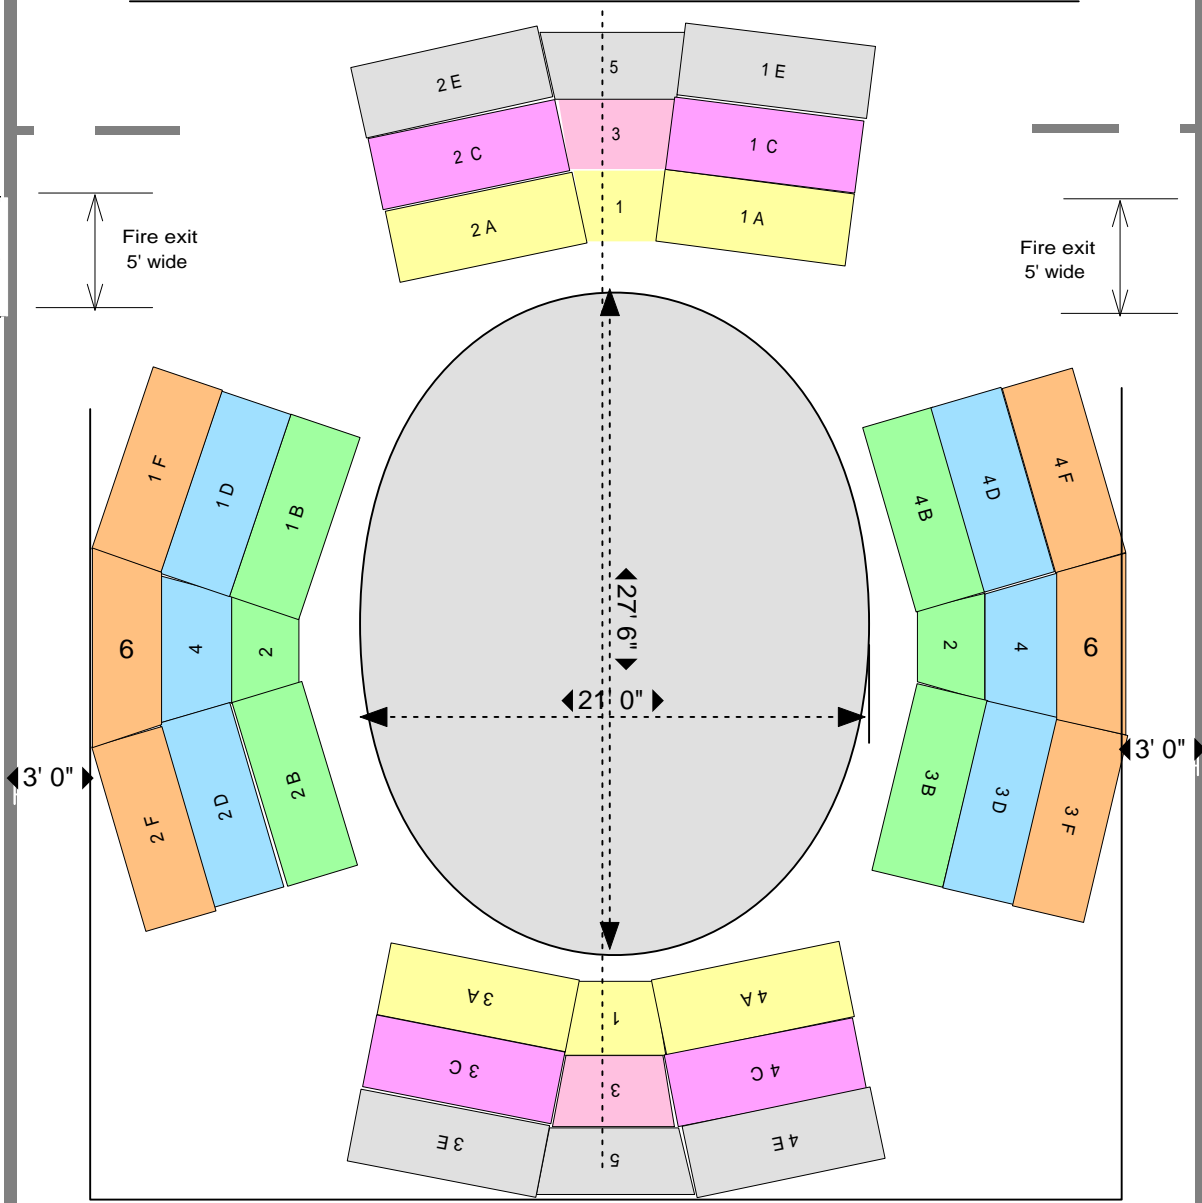

GREEN ROOM

Store Room

Tool Room

Fire exit  
5' wide

Fire exit  
5' wide

15' 0"

15' 1"

15' 0"

15' 0"

15' 0"

LOBBY

IN THE ROUND - 136 Seats

Balcony

Booth

JERICO ARTS CENTRE

Scale: 1/8" = 1'-0" =