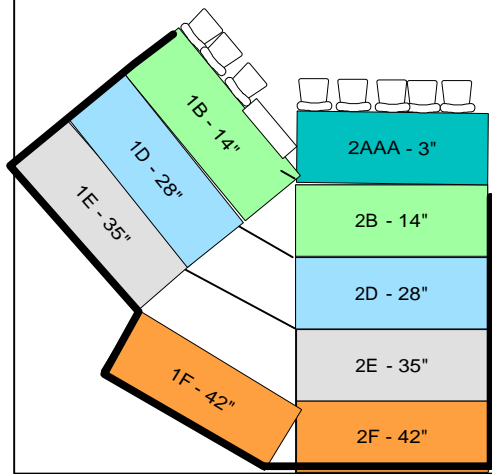

GREEN ROOM

Store Room

Tool Room

Fire exit
5' wide

Fire exit
5' wide

3' 0"

3' 0"

15' 0"

15' 0"

15' 0"

15' 0"

15' 0"

24' 9"

LOBBY

Capacity 174 seats

SEMI-CIRCLE (AMPHITHEATRE)

Balcony

Booth

JERICO ARTS CENTRE

Scale: 1/8" = 1'-0" =