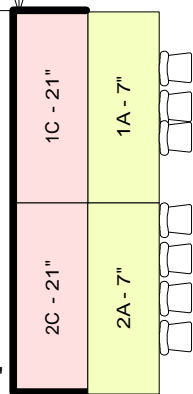

GREEN ROOM

Store Room

Tool Room

Fire exit
5' wide

Fire exit
5' wide

3' 0"

3' 0"

15' 0"

15' 0"

15' 0"

15' 0"

15' 0"

24' 9"

LOBBY

Capacity 174 seats

SEMI-CIRCLE (AMPHITHEATRE)

Balcony

Booth

JERICO ARTS CENTRE

Scale: 1/8" = 1'-0" =