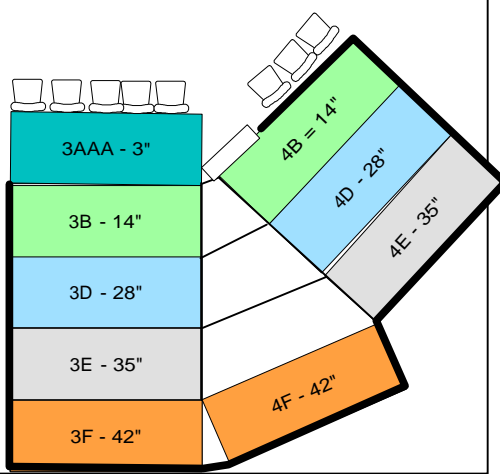

GREEN ROOM

Store Room

Tool Room

Fire exit
5' wide

Fire exit
5' wide

3' 0"

3' 0"

15' 0"

15' 0"

15' 0"

15' 0"

15' 0"

24' 9"

LOBBY

Capacity 174 seats

SEMI-CIRCLE (AMPHITHEATRE)

Balcony

Booth

JERICO ARTS CENTRE

Scale: 1/8" = 1'-0" =