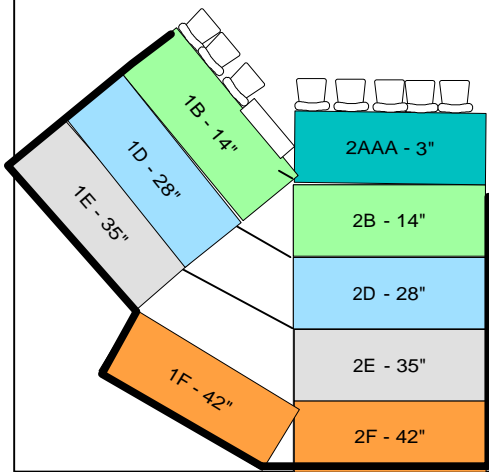

GREEN ROOM

Store Room

Tool Room

Fire exit
5' wide

Fire exit
5' wide

3' 0"

3' 0"

15' 0"

15' 0"

15' 0"

15' 0"

15' 0"

24' 9"

LOBBY

Capacity 174 seats

SEMI-CIRCLE (AMPHITHEATRE)

Balcony

Booth

JERICO ARTS CENTRE

Scale: 1/8" = 1'-0" =