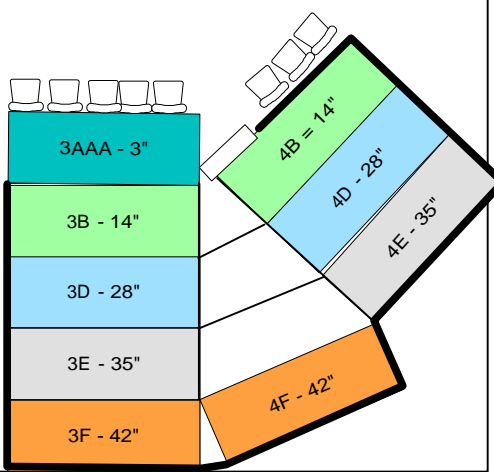

GREEN ROOM

Store Room

Tool Room

Fire exit
5' wide

Fire exit
5' wide

3' 0"

3' 0"

15' 0"

15' 0"

15' 0"

15' 0"

15' 0"

24' 9"

LOBBY

Capacity 174 seats

SEMI-CIRCLE (AMPHITHEATRE)

Balcony

Booth

JERICO ARTS CENTRE

Scale: 1/8" = 1'-0" =